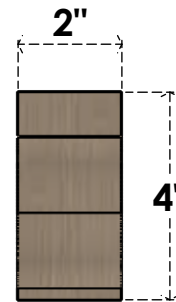

ITEM NUMBER: CORU02X04X04VANRCPR

2"W X 4"D X 4"H SERIES 1 CLASSIC VAN BUREN ROUGH CEDAR TIMBERTHANE
FAUX WOOD CORBEL, PRIMED

SIDE PROFILE

FRONT PROFILE

ISOMETRIC

EKENA MILLWORK
2300 WEST MAIN ST.
CLARKSVILLE, TX 75426
TOLL FREE: 866-607-0453
WWW.EKENAMILLWORK.COM