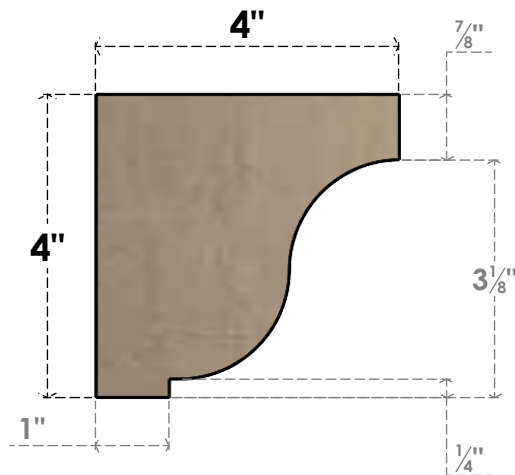

ITEM NUMBER: CORU02X04X04VANRCPR

2"W X 4"D X 4"H SERIES 1 CLASSIC VAN BUREN ROUGH CEDAR TIMBERTHANE
FAUX WOOD CORBEL, PRIMED

SIDE PROFILE

FRONT PROFILE

ISOMETRIC

EKENA MILLWORK
2300 WEST MAIN ST.
CLARKSVILLE, TX 75426
TOLL FREE: 866-607-0453
WWW.EKENAMILLWORK.COM

NOTES

1. INSTALLATION TO BE COMPLETED IN ACCORDANCE WITH MANUFACTURER'S SPECIFICATIONS.
2. DRAWING MAY NOT BE TO SCALE
3. THIS DRAWING IS INTENDED FOR DESIGN AND PLANNING PURPOSES ONLY.
4. ALL INFORMATION CONTAINED HEREIN WAS CURRENT AT THE TIME OF DEVELOPMENT BUT MUST BE REVIEWED AND APPROVED BY THE PRODUCT MANUFACTURER TO BE CONSIDERED ACCURATE.
5. TIMBERTHANE ARCHITECTURAL PRODUCTS ARE MADE FROM HIGH DENSITY URETHANE AND COME FACTORY PRIMED